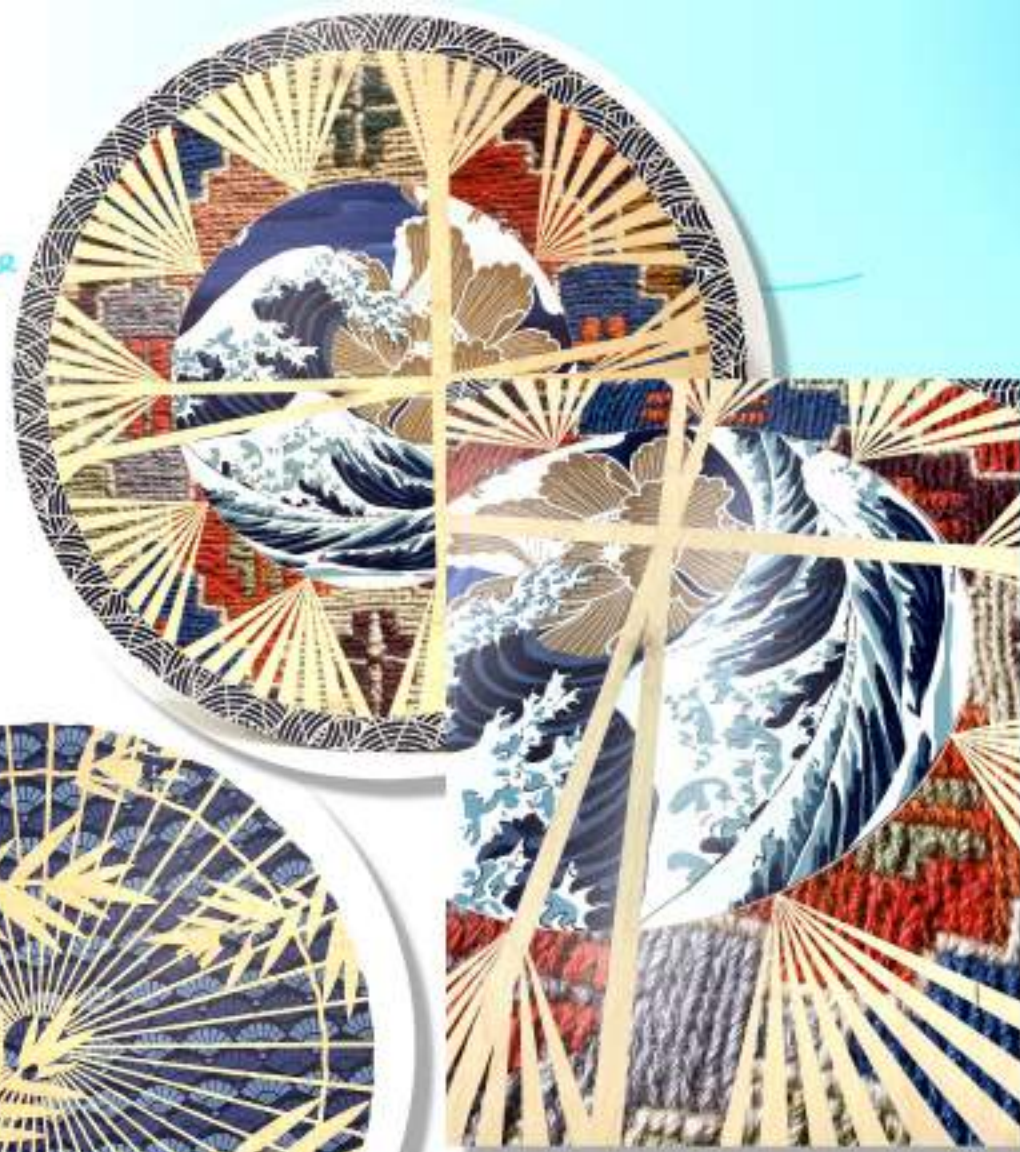

Wood

Custom printed
artwork on natural
wood.