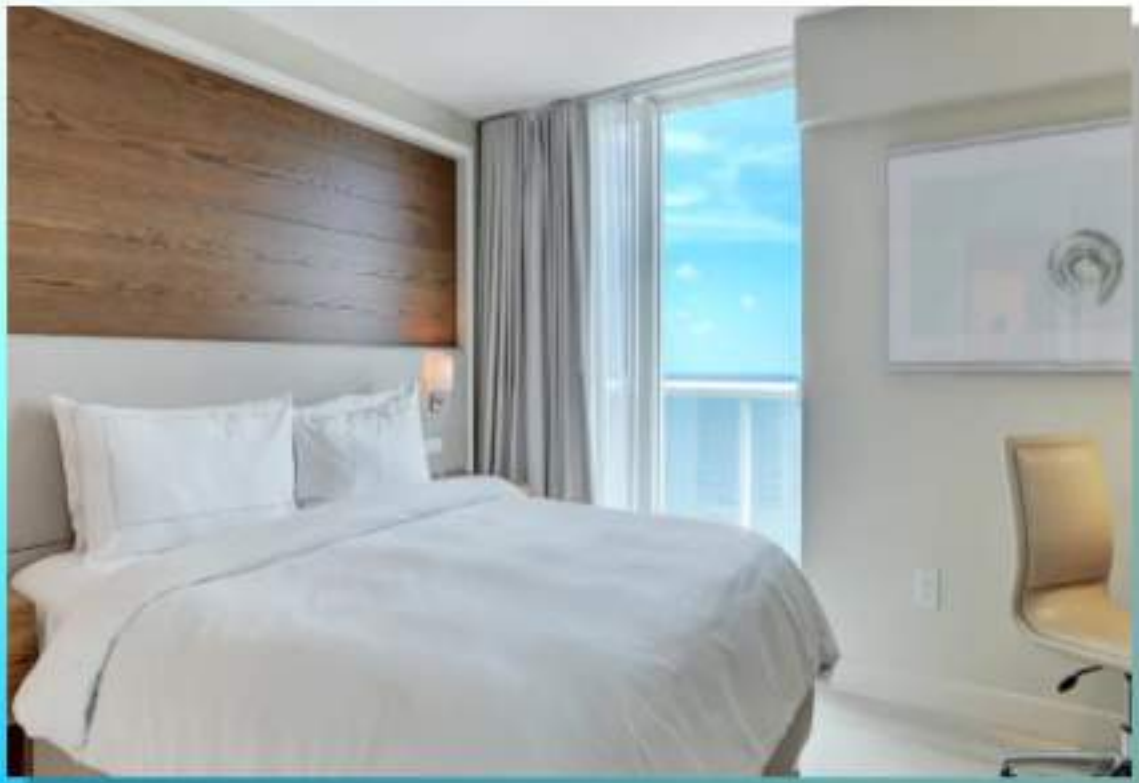

Sandals Montego Bay

Carnival Cruise Line

Heroes Tribute Bar
aboard the Carnival Panorama
(1 of 13 ships)

Hilton Ft. Lauderdale Beach Resort

FrameWorks created Guest Room art package with custom framing

Norwegian Cruise Line